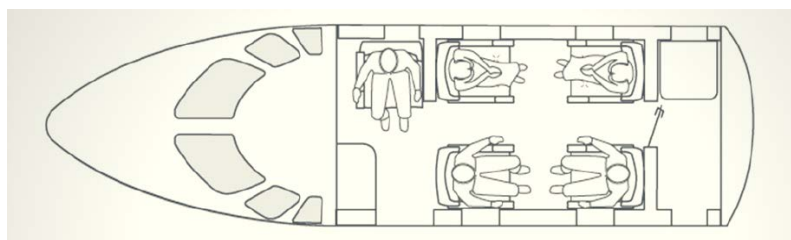

The **Cessna CitationJet CJ1** offers performance and comfort at a great economic value. The CJ1 seats up to 5 passengers comfortably, with generous leg, shoulder and headroom. This aircraft is equipped with a lavatory for passenger convenience. The CJ1 is the ideal aircraft for short to medium trips, has impressive short field performance, and provides plenty of space for luggage. Pets are always welcome to fly with you.

Aircraft Specifications:

- Passengers: up to 5
- Range: up to 900 nm
- Cruising Speed: 435 mph
- Baggage: 59 cu ft
- Single or Dual Pilot Rated
- Pet Friendly!

Charters@FlySkyway.com | 727-461-5229, Ext. 3
www.FlySkyway.com